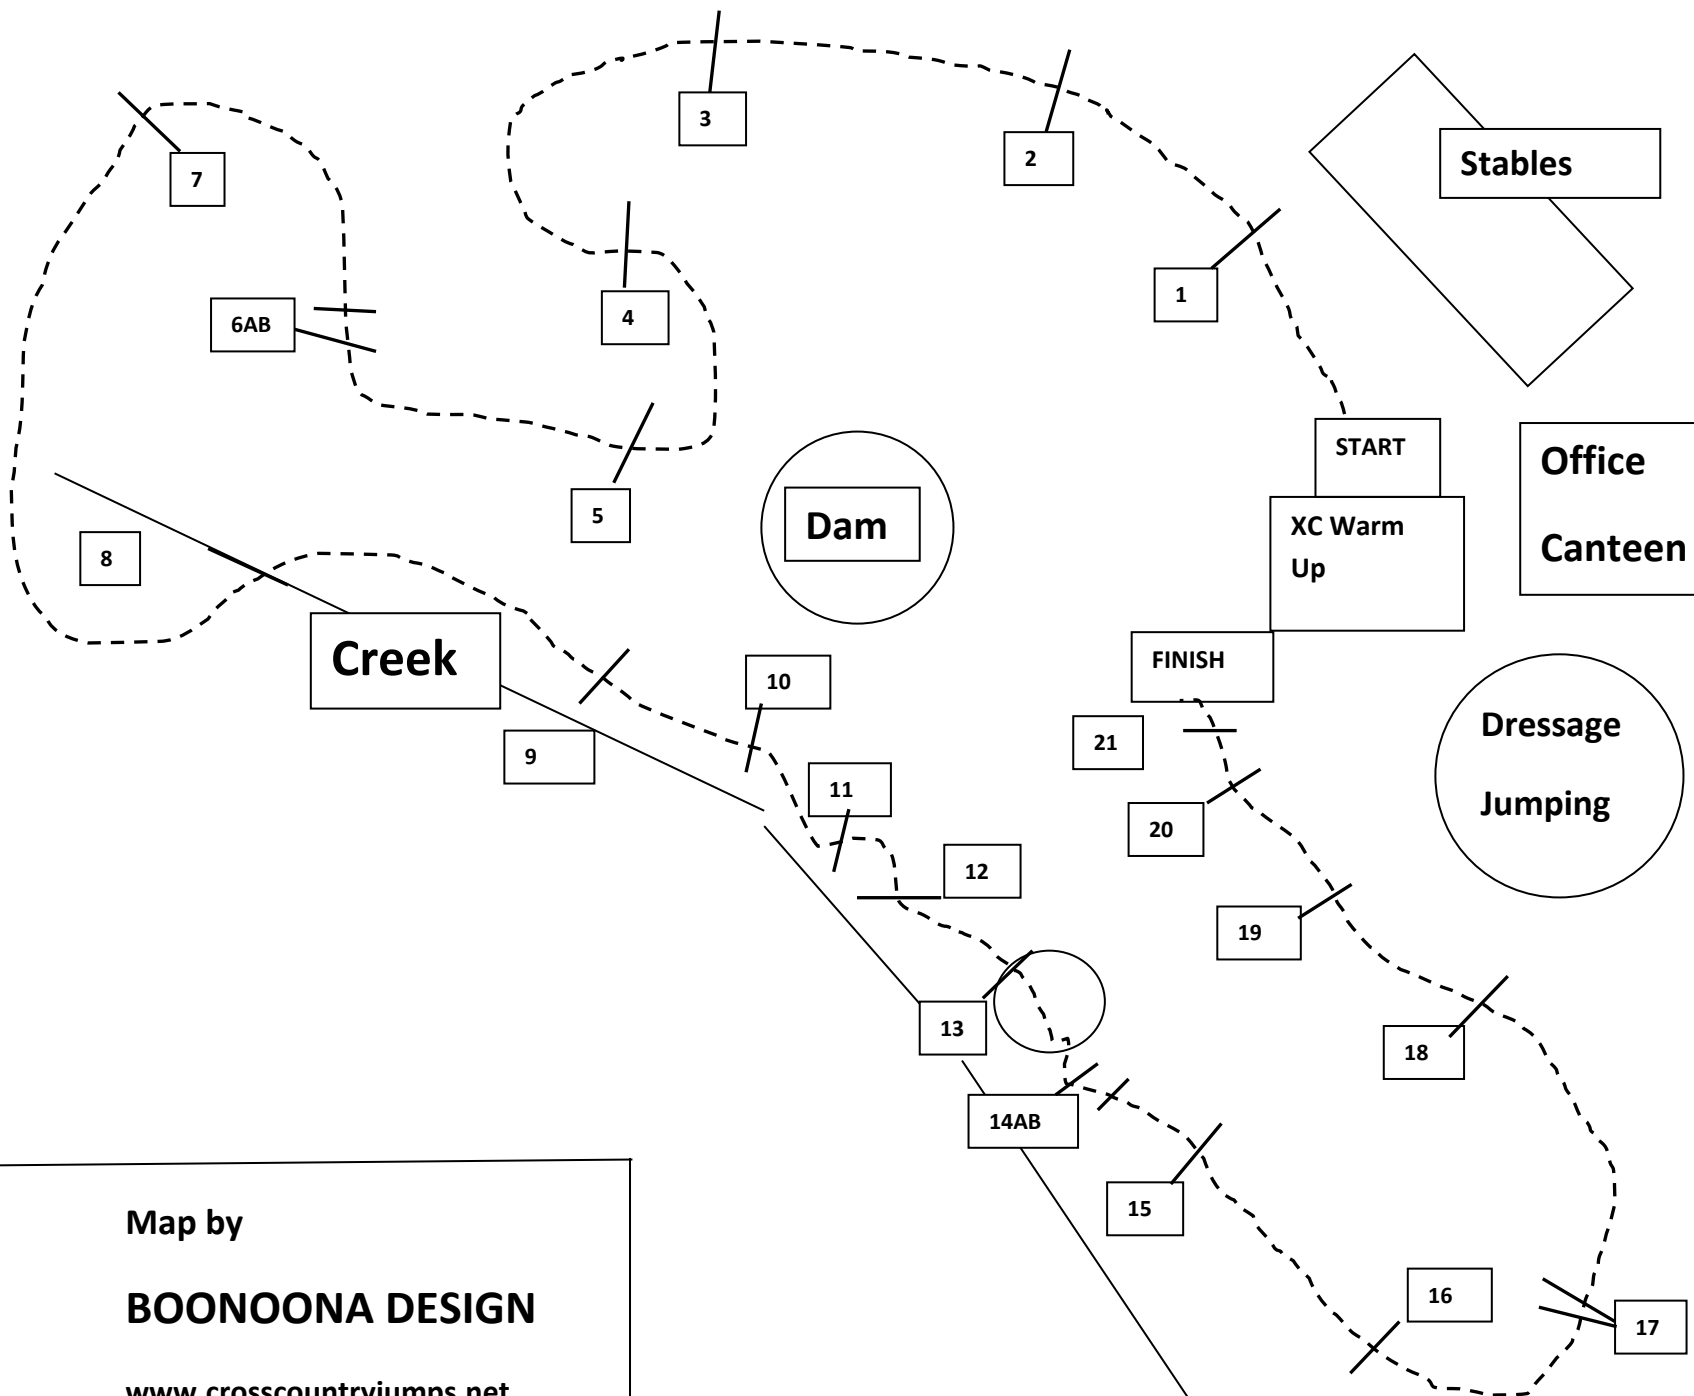

# Nana Glenn EQUESTRIAN STYLE EVA95 2021

1. Toolbox
2. Big Log
3. Forked Log
4. Brush
5. Up Log
6. **AB** Sloping Rail/Brush
7. Far Away Rails
8. Ditch
9. Hollows Skinny Log
10. Ramp
11. Into Space
12. Gully Rails
13. Water Drop
14. **AB** Chair/Chevron
15. Train Carriage
16. Rails
17. Corner
18. Helzinki
19. Picnic Table
20. Rails
21. Wagon

**Distance:** 2220m  
**Speed:** 450mpm  
**Time Allowed:** 4min 54sec  
**Max Time:** 9min 48sec  
**Minimum Time:** 4min 34sec  
**Efforts – 24**

Map by  
**BOONOONA DESIGN**  
[www.crosscountryjumps.net](http://www.crosscountryjumps.net)