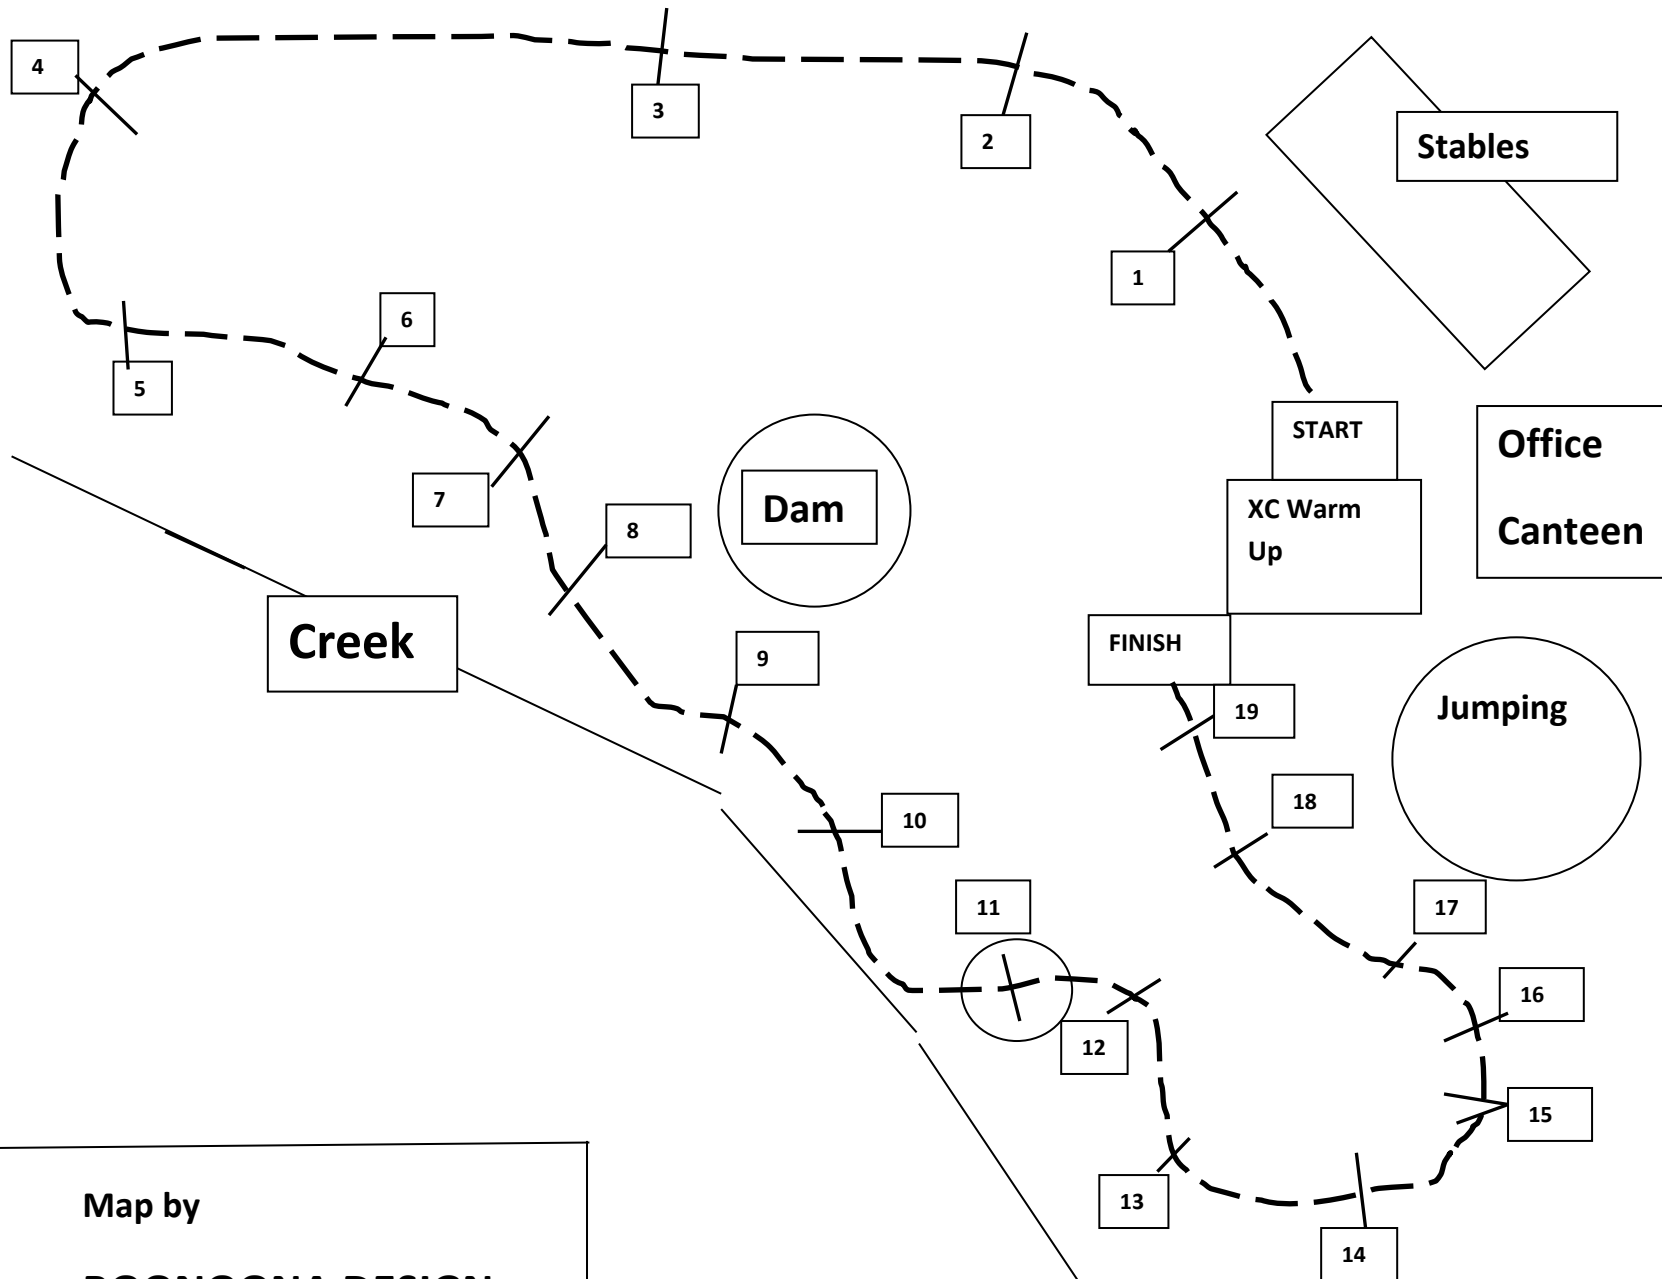

Nana Glen EVA45 & JNR 2021 Sponsors: Fishburn Watson O'Brien & Nana Glen Pharmacy

1. Ramp
2. Big Log
3. Forked Log
4. Palisade Log
5. Downhill Log
6. Box Oxer
7. Down Rail
8. Hollows Log
9. Wagon
10. Into Space
11. Water
12. Chair
13. House
14. Tabletop
15. Corner
16. Helzinki
17. Brush
18. Rails
19. Toolbox

Distance: 1530m
Speed: 325mpm
Time Allowed: 4min 43sec
Max Time: 9min 26sec
Minimum Time: 4min 23sec
Efforts – 19

Map by
BOONOONA DESIGN
www.crosscountryjumps.net