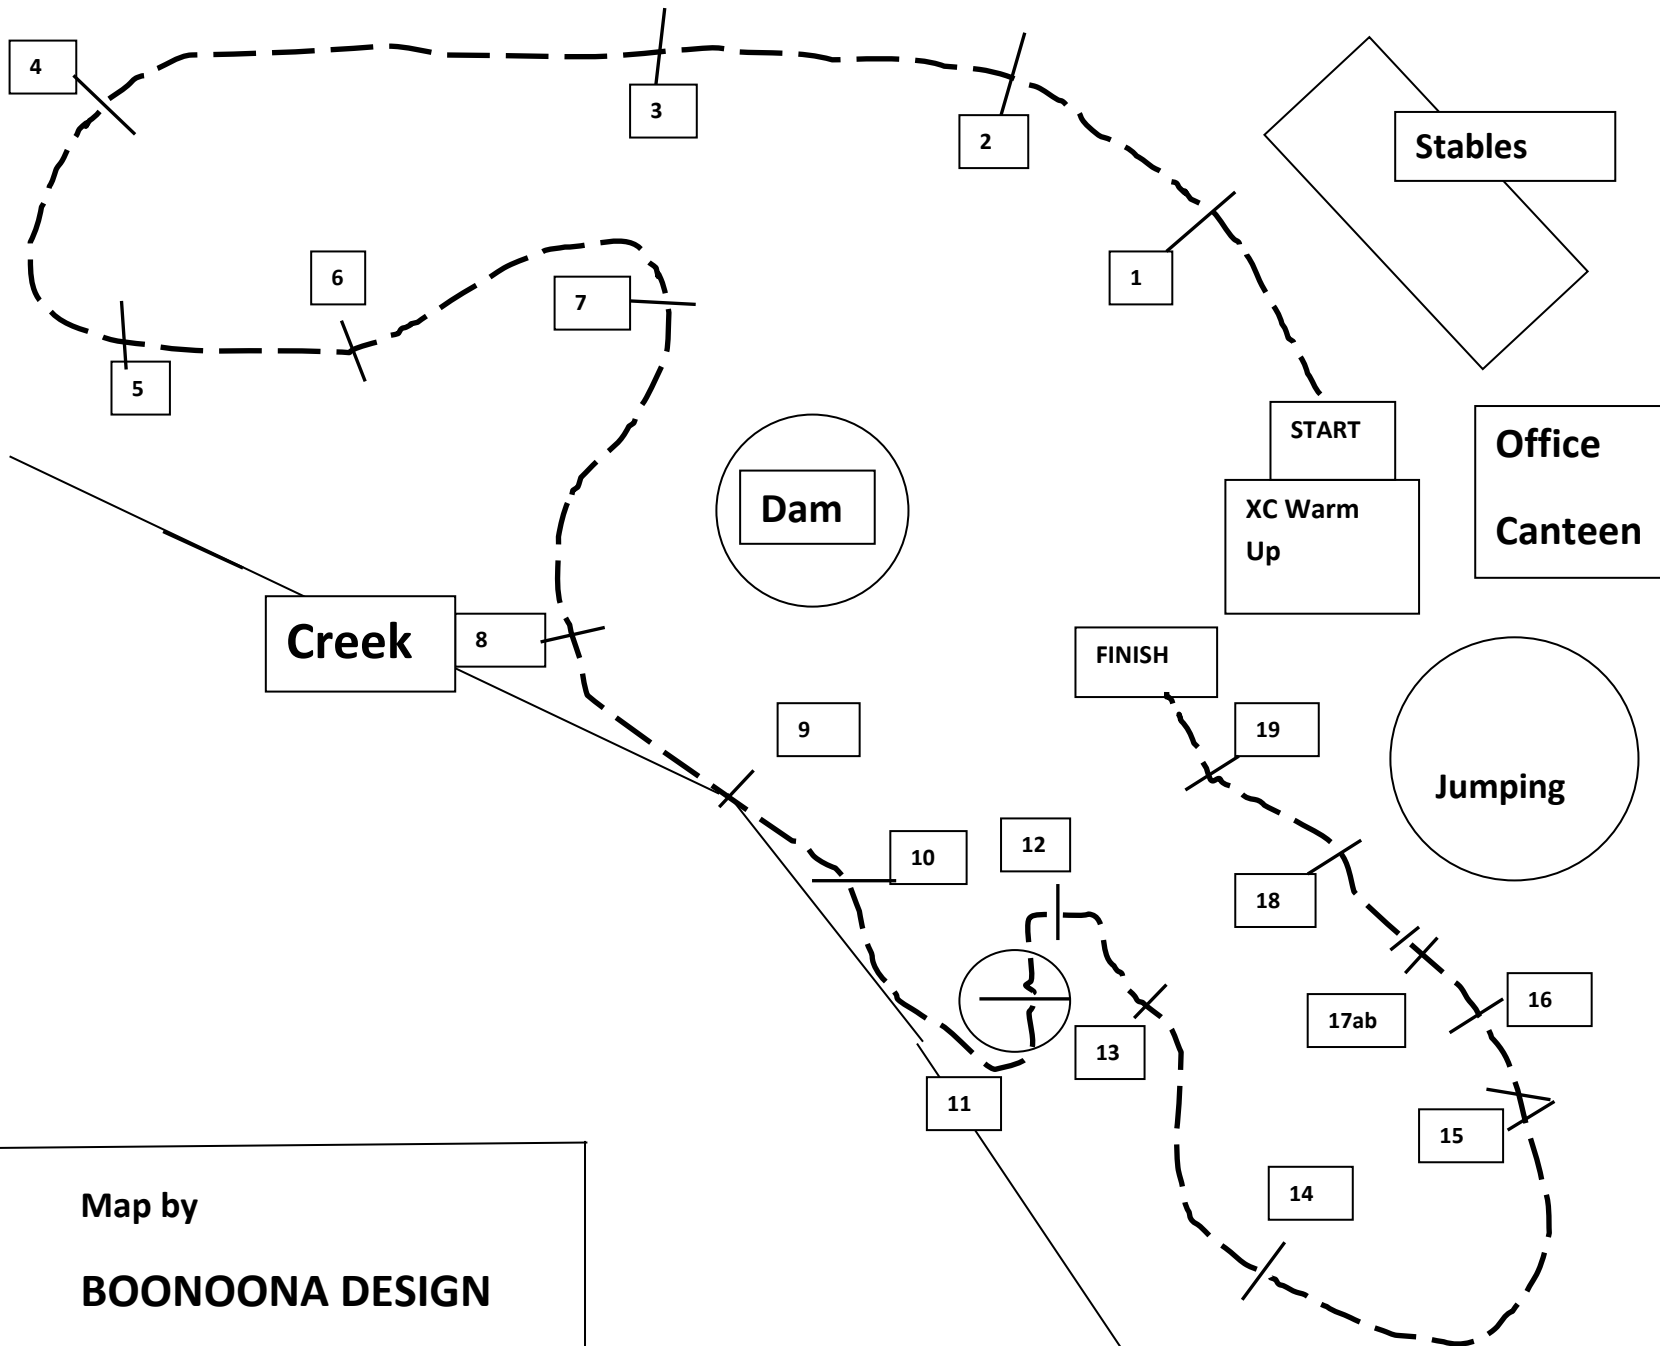

Nana Glen EVA60 & JNR 2021 Sponsors: Heritage Equestrian and Wenove Glen

1. Ramp
2. Big Log
3. Forked Log
4. Palisade
5. Brush
6. Tabletop
7. Paperbark Brush
8. Hollows Log
9. Wagon
10. Into Space
11. Water
12. Chair
13. House
14. Tabletop
15. Corner
16. Helzinki
17. AB Brush/Chevron
18. Rails
19. Toolbox

Distance: 1700m
Speed: 350mpm
Time Allowed: 4min 52sec
Max Time: 9min 44sec
Minimum Time: 4min 32sec
Efforts – 20

Map by
BOONOONA DESIGN
www.crosscountryjumps.net