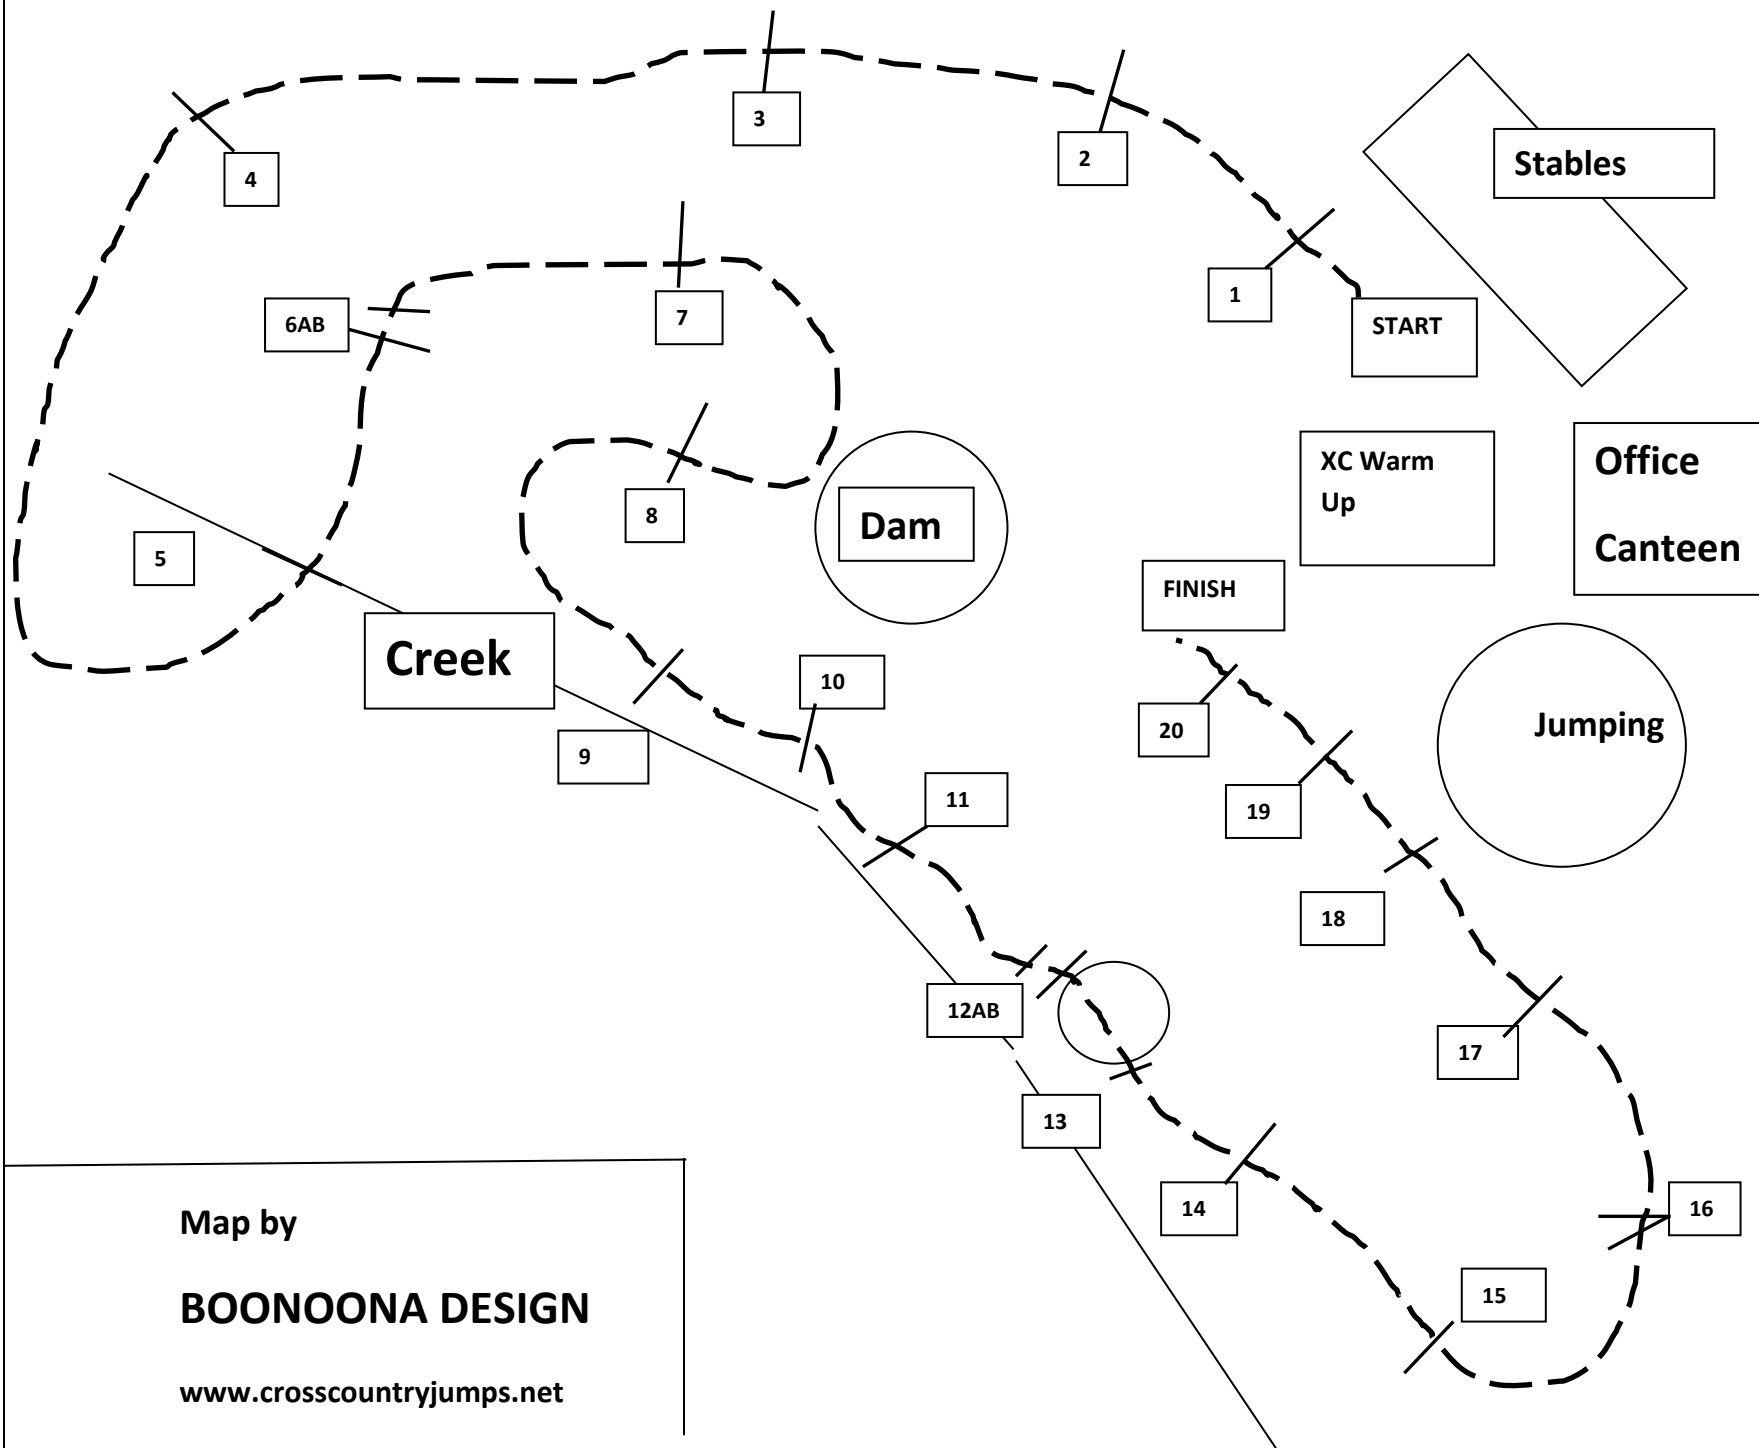

# Nana Glenn EVA95 June 2021 Sponsor: Blue Metal Equestrian

1. Ramp
2. Big Log
3. Bigger Log
4. Far Rails
5. Ditch
6. **AB** Sloping Rails/Brush
7. Brush
8. Up Log
9. Hollows Skinny Log
10. Wagon
11. Into Space
12. **AB** Chair/Water Drop
13. Chevron
14. Train Carriage
15. Rails
16. Corner
17. Helzinki
18. Picnic Table
19. Rails
20. Toolbox

**Distance:** 2010m  
**Speed:** 450mpm  
**Time Allowed:** 4min 28sec  
**Max Time:** 8min 56sec  
**Minimum Time:** 4min 08sec  
**Efforts – 22**

Map by  
**BOONOONA DESIGN**  
[www.crosscountryjumps.net](http://www.crosscountryjumps.net)