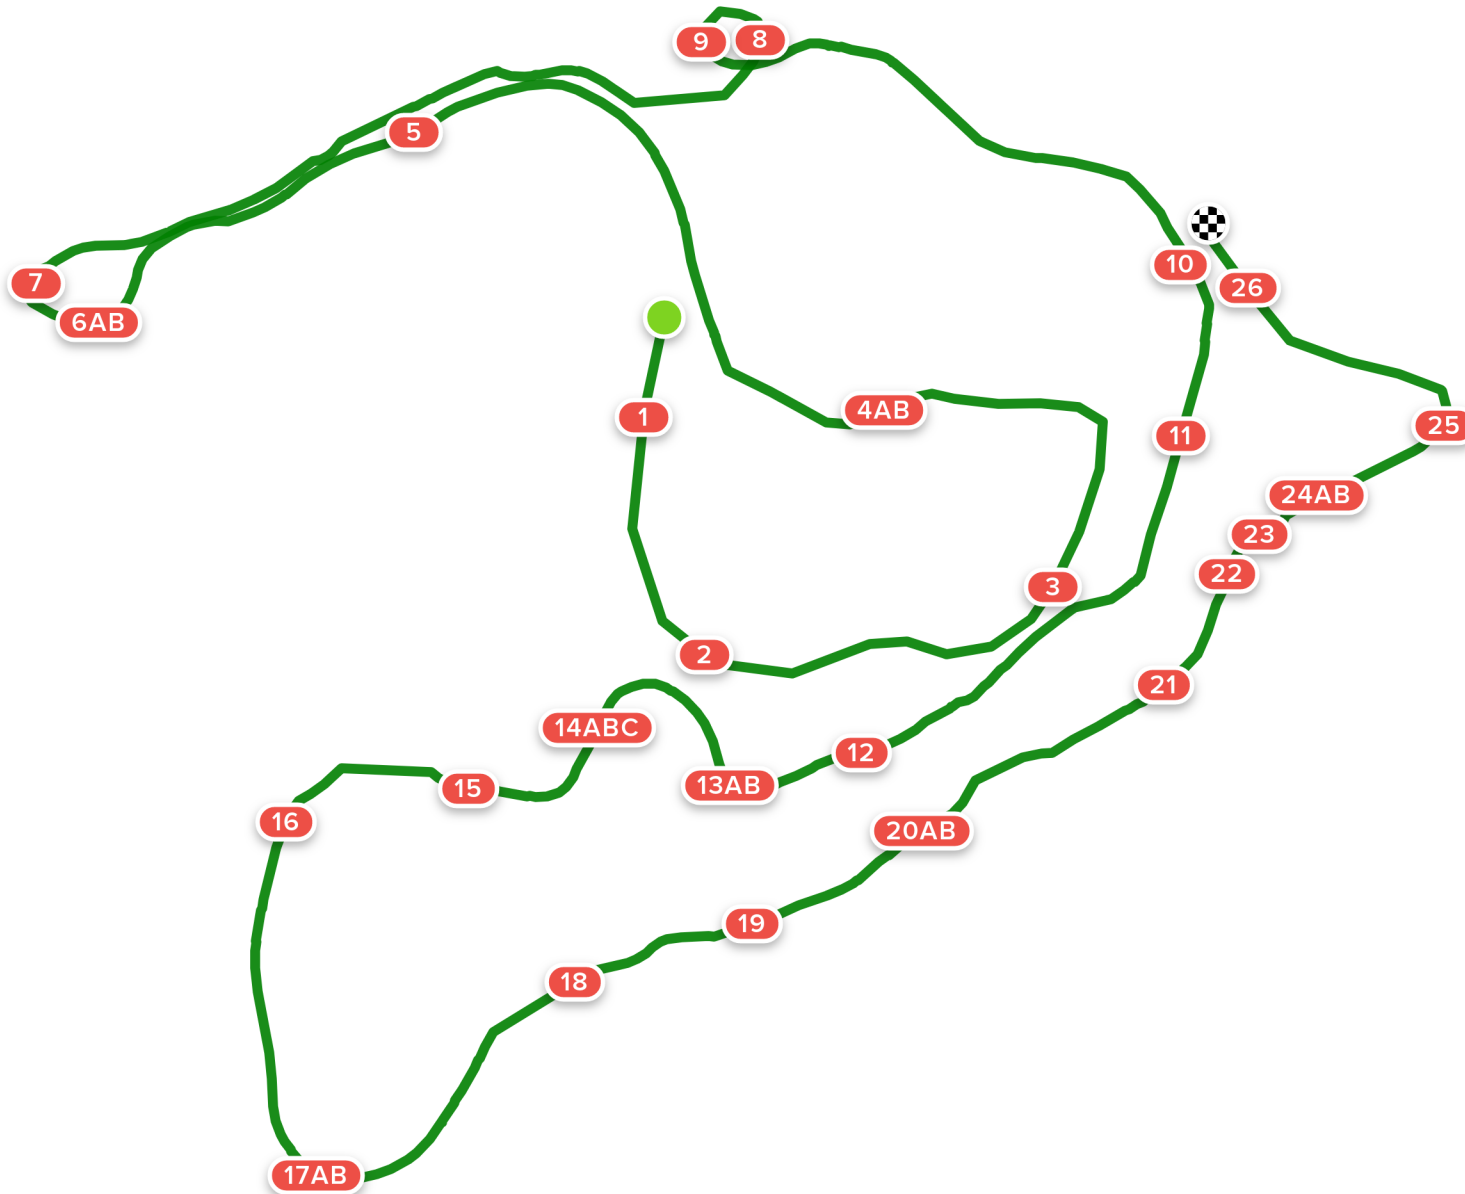

# Sydney International Ceva CCI3\* Long 2021

Efforts: 34

Distance: 5000 m

- 1 Oz Shotz Arch
- 2 Ariat House
- 3 Hygain Shelter
- 4AB Elders Insurance Mounds
- 5 Agnes Banks Cabin
- 6AB McCarroll's Automotive Table to Arrowhead
- 7 Bates Brush Arrowhead
- 8 Mitavite Shelter
- 9 Wallaby Hill Farm Squirrel
- 10 4CYTE Brush Oxer
- 11 Rose-Hip Equine Trakehner
- 12 Ariat Snake
- 13AB Kohnkes Own Pond
- 14ABC Elders Insurance Hollows
- 15 McCarroll's Automotive Hayrack
- 16 GiddiUp Fencing Scalloped Brush
- 17AB Hawkesbury Equine Centre Trakehner to Arrowhead
- 18 GiddiUp Fencing Hammock Table
- 19 Bates Pallisade
- 20AB Ariat Brush Corners
- 21 4CYTE Opera House
- 22 Bates Saddles Log
- 23 Ceva Water Complex
- 24AB Ceva Water Complex
- 25 TBV Cylinders
- 26 Bates Saddles Last Fence