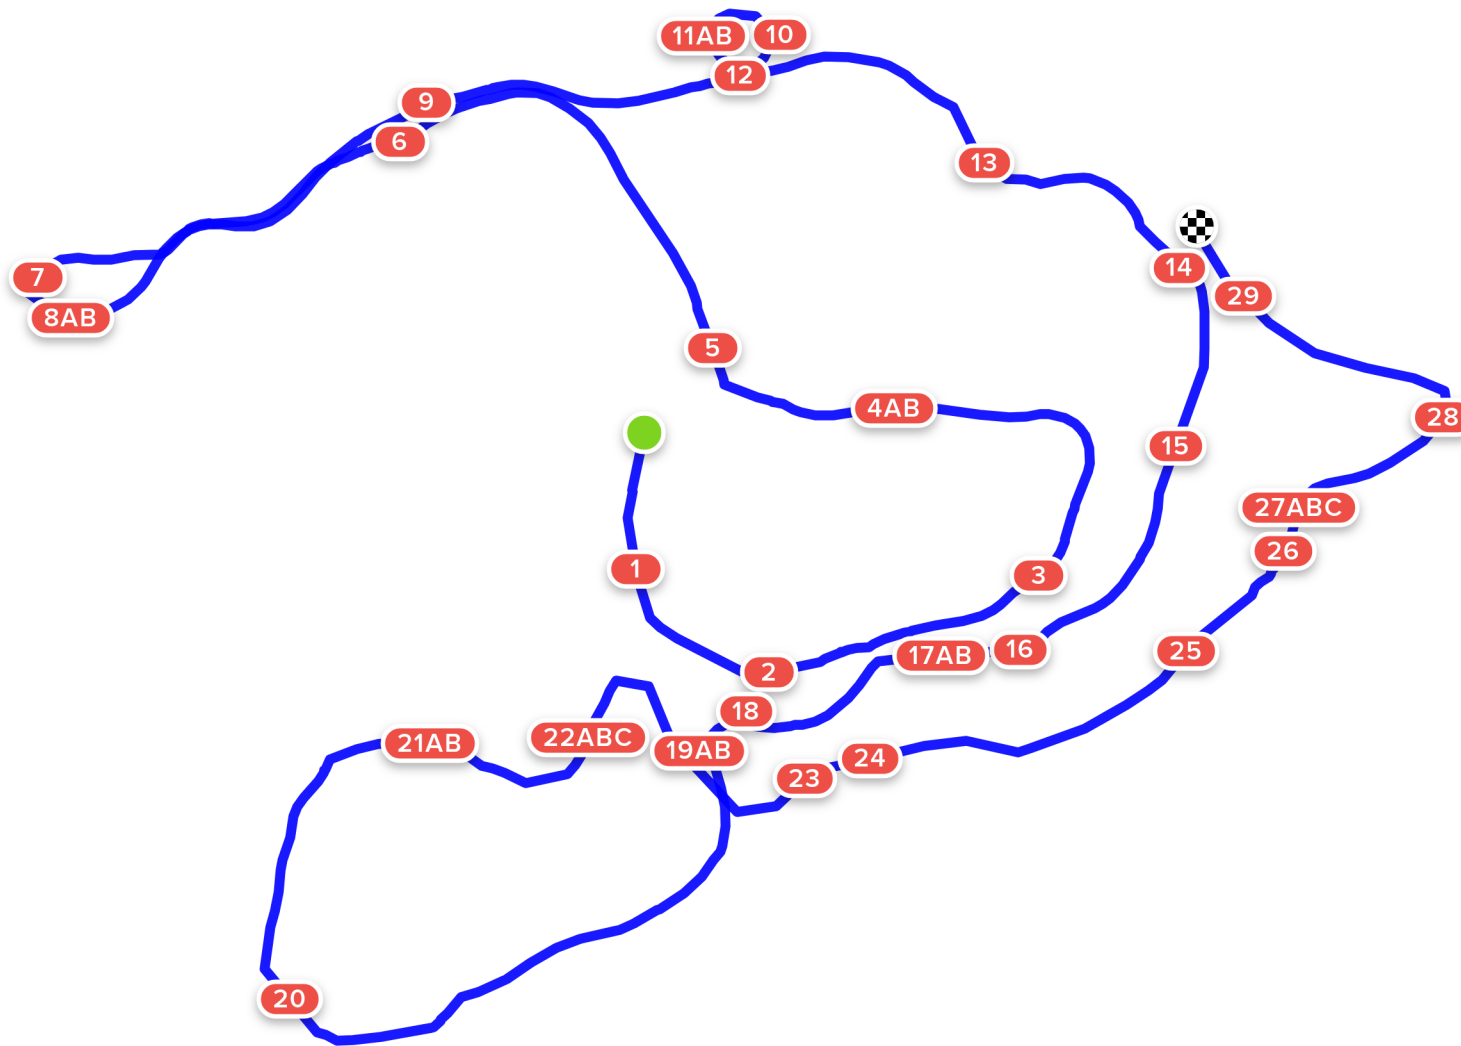

Sydney International Ariat Olympic Class 4* 2021

GREY numbers

Efforts: 39

Opt. Time: 8m 42s

Distance: 4950 m

Time Limit: 17m 24s

Speed: 570 m/min

Minimum: 8m 42s

- 1 Oz Shotz Arch
- 2 Ariat Hayrack
- 3 Agnes Banks Cottage
- 4AB Elders Insurance Mounds
- 5 Agnes Banks Oxer
- 6 TBV House
- 7 Wallaby Hill Farm Dray
- 8AB McCarroll's Automotive Brush Corners
- 9 Hygain Cabin
- 10 Mitavite Shelter
- 11AB Horseland Dural Flowerboxes
- 12 McCarroll's Automotive Curved Brush
- 13 Rose-Hip Equine Bar
- 14 4CYTE Brush Oxer
- 15 Bates Oxer Over Ditch
- 16 Bloomfield Horse Boxes Birdsnest
- 17AB Brighton Saddlery Cabins
- 18 Hawkesbury Equine Centre Bell Tower
- 19AB Kohnkes Own Pond
- 20 Bates Brush Oxer
- 21AB McCarroll's Automotive Hayracks
- 22ABC Elders Insurance Hollows
- 23 4CYTE Rolltop
- 24 Ariat Snake
- 25 Horsezone Oxer
- 26 Ariat Boat
- 27ABC Ceva Water Complex
- 28 Elders Insurance Stickpile
- 29 Bates Saddles Last Fence