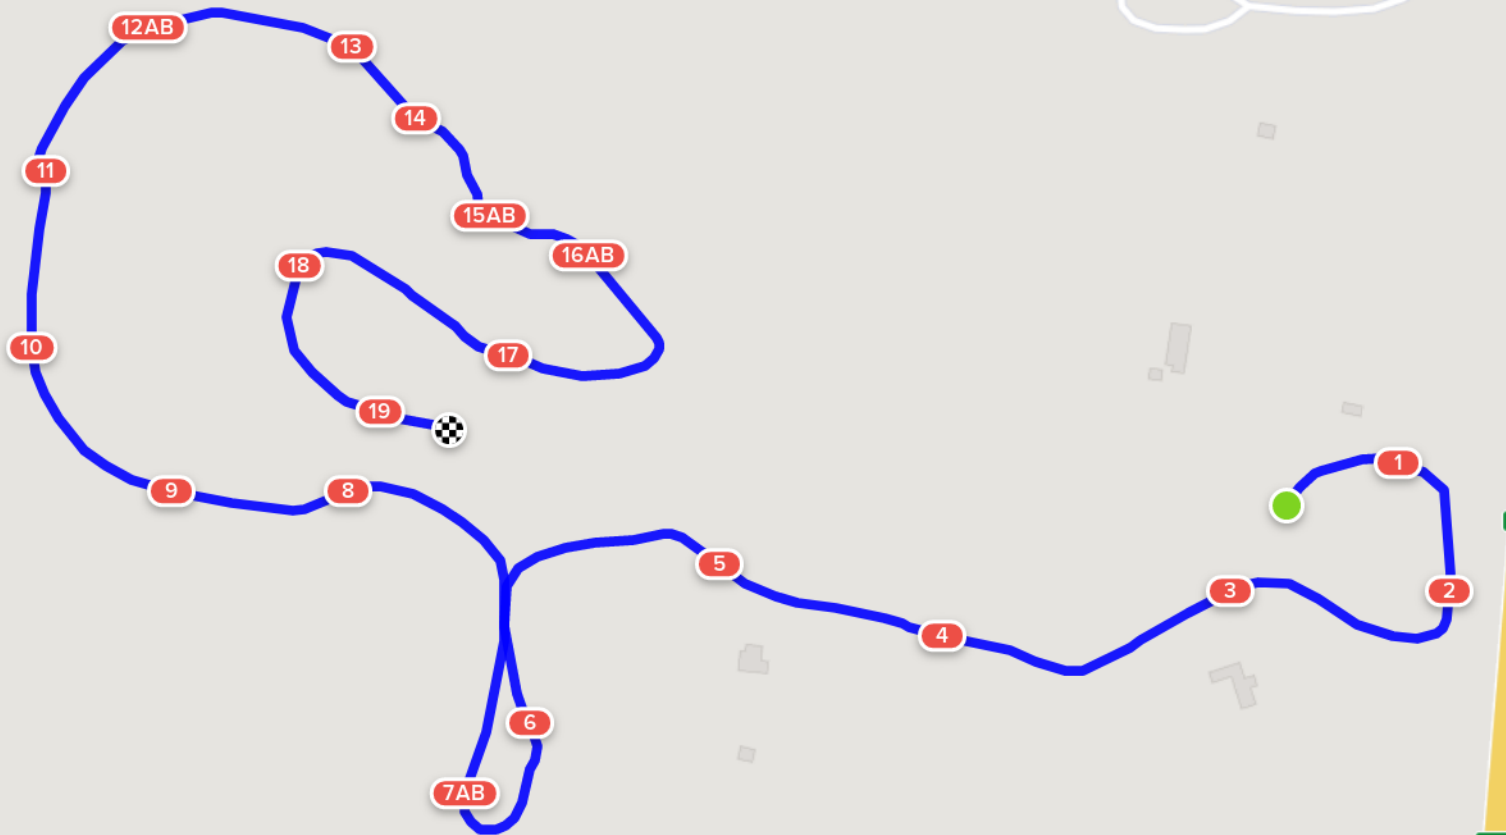

TIE CCN 1*

Black on Pink

Efforts: 23 Opt. Time: 5m 14s
Distance: 2610 m Time Limit: 10m 28s
Speed: 500 m/min

- 1 Welcome rails
- 2 Goonoo Goonoo Garden
- 3 Roll top
- 4 Ramp
- 5 Green frame
- 6 White Gate
- 7AB Jack's Houses
- 8 Brush roll too
- 9 Ditch palisade
- 10 White pipes
- 11 Corner under trees
- 12AB Roll top to skinny
- 13 Skinny brush at New Water
- 14 New water out flags
- 15AB Drop to skinny
- 16AB Old water
- 17 Cabin
- 18 Red and white table
- 19 Flower box