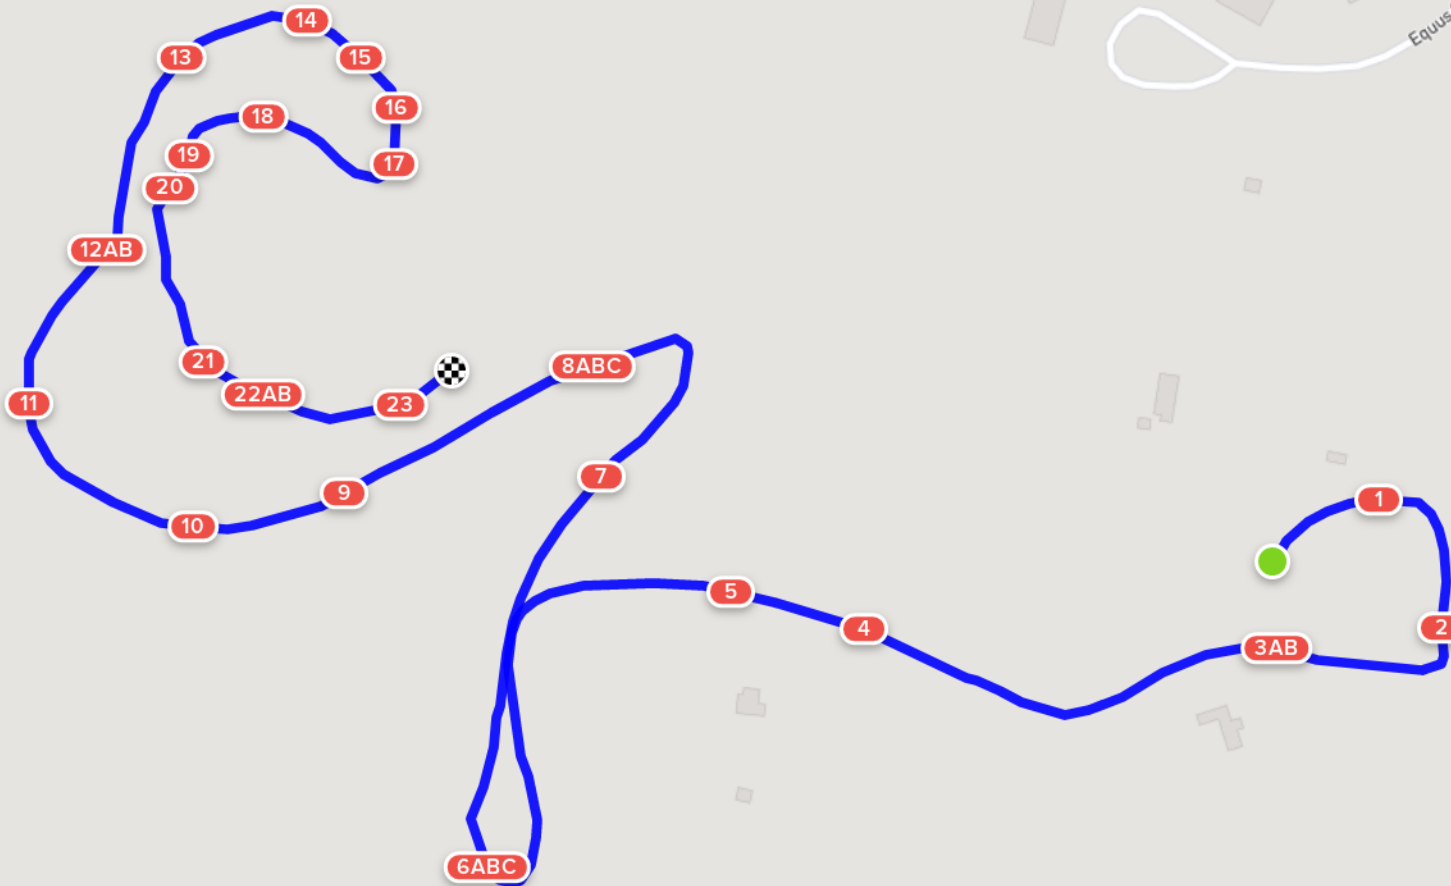

TIE CCI/CCN March 2021 2*

Efforts: 30 Opt. Time: 5m 28s
Distance: 2840 m Time Limit: 10m 56s
Speed: 520 m/min

- 1 Welcome Rails
- 2 Goonoo Goonoo Garden
- 3AB Double Roll Tops
- 4 Ramp
- 5 Skinny Ditch
- 6ABC Jacks Houses
- 7 TIE box
- 8ABC Water
- 9 Cabin
- 10 Ditch palisade
- 11 White pipes
- 12AB Brush apex / Skinny Brush
- 13 Ramp on mound
- 14 Double brush
- 15 Skinny on mound
- 16 New Log into Water
- 17 New big log out of water
- 18 Frangible oxer
- 19 Skinny brush
- 20 Brush apex
- 21 Wagon
- 22AB Double roll top Skinnys
- 23 Flower box