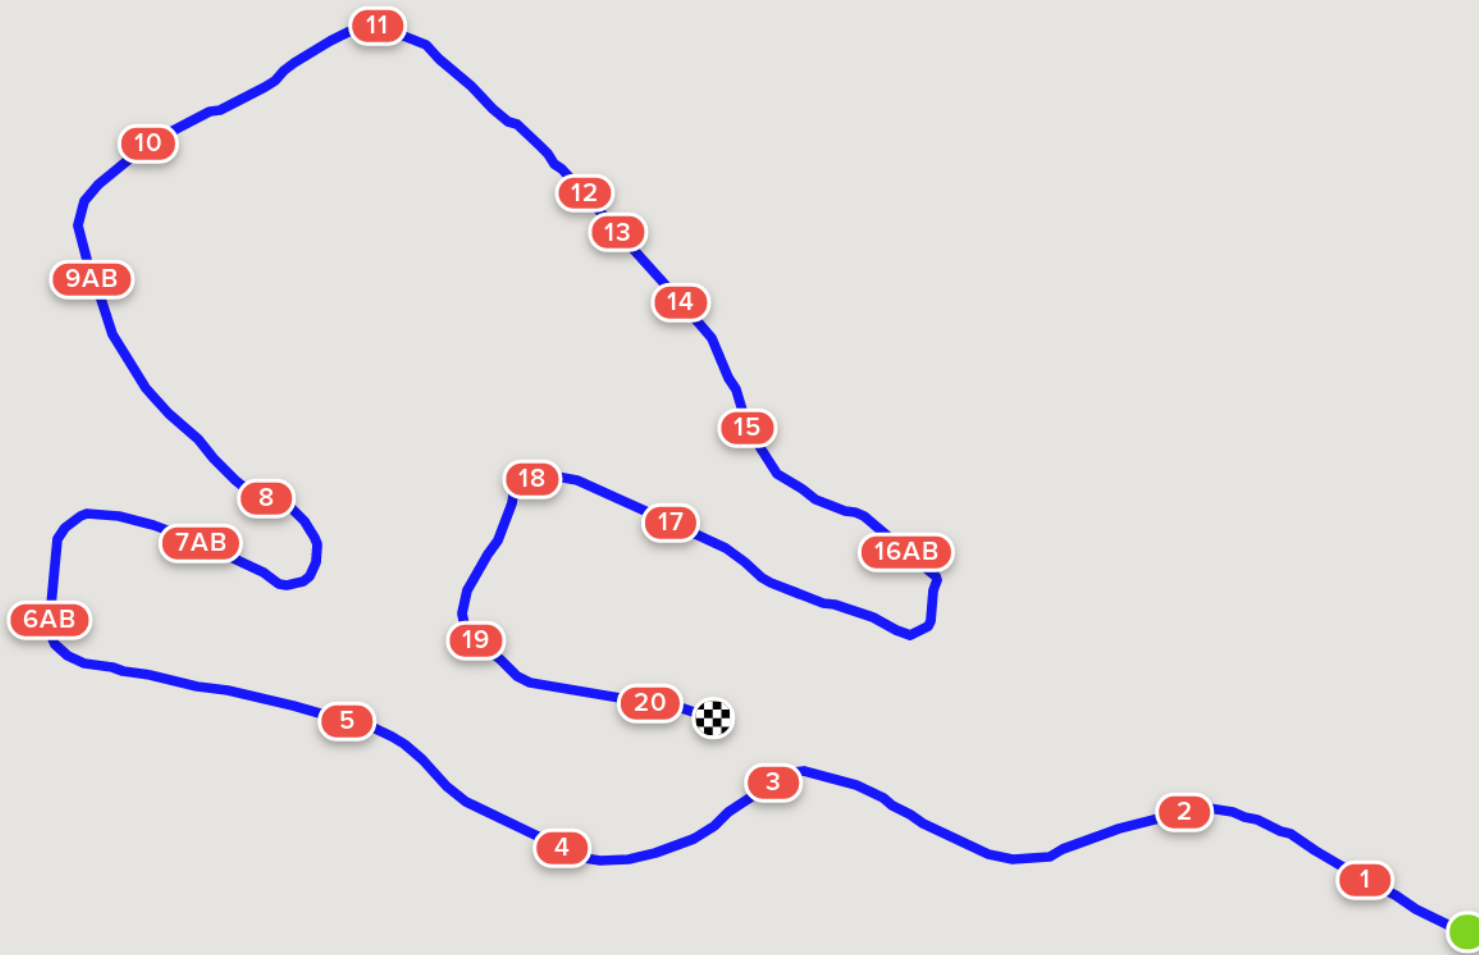

# TIE CCN 2021

White on Red **EvA95**

Efforts: 24	Opt. Time: 4m 38s
Distance: 2080 m	Time Limit: 9m 16s
Speed: 450 m/min	Minimum: 4m 18s

- 1 Welcome rails
- 2 Suspended log
- 3 White pipes
- 4 Roll top brush
- 5 Ditch palisade
- 6AB Double ramps
- 7AB Chevron to ramp
- 8 Ozshotz Camera
- 9AB Double corners
- 10 Horseland House
- 11 Trakhener
- 12 Oxer at New Water
- 13 New Water out
- 14 Sloping brush
- 15 Drop off bank
- 16AB Old water roll tops
- 17 White gate
- 18 Red white table
- 19 Ramp
- 20 Flower Box