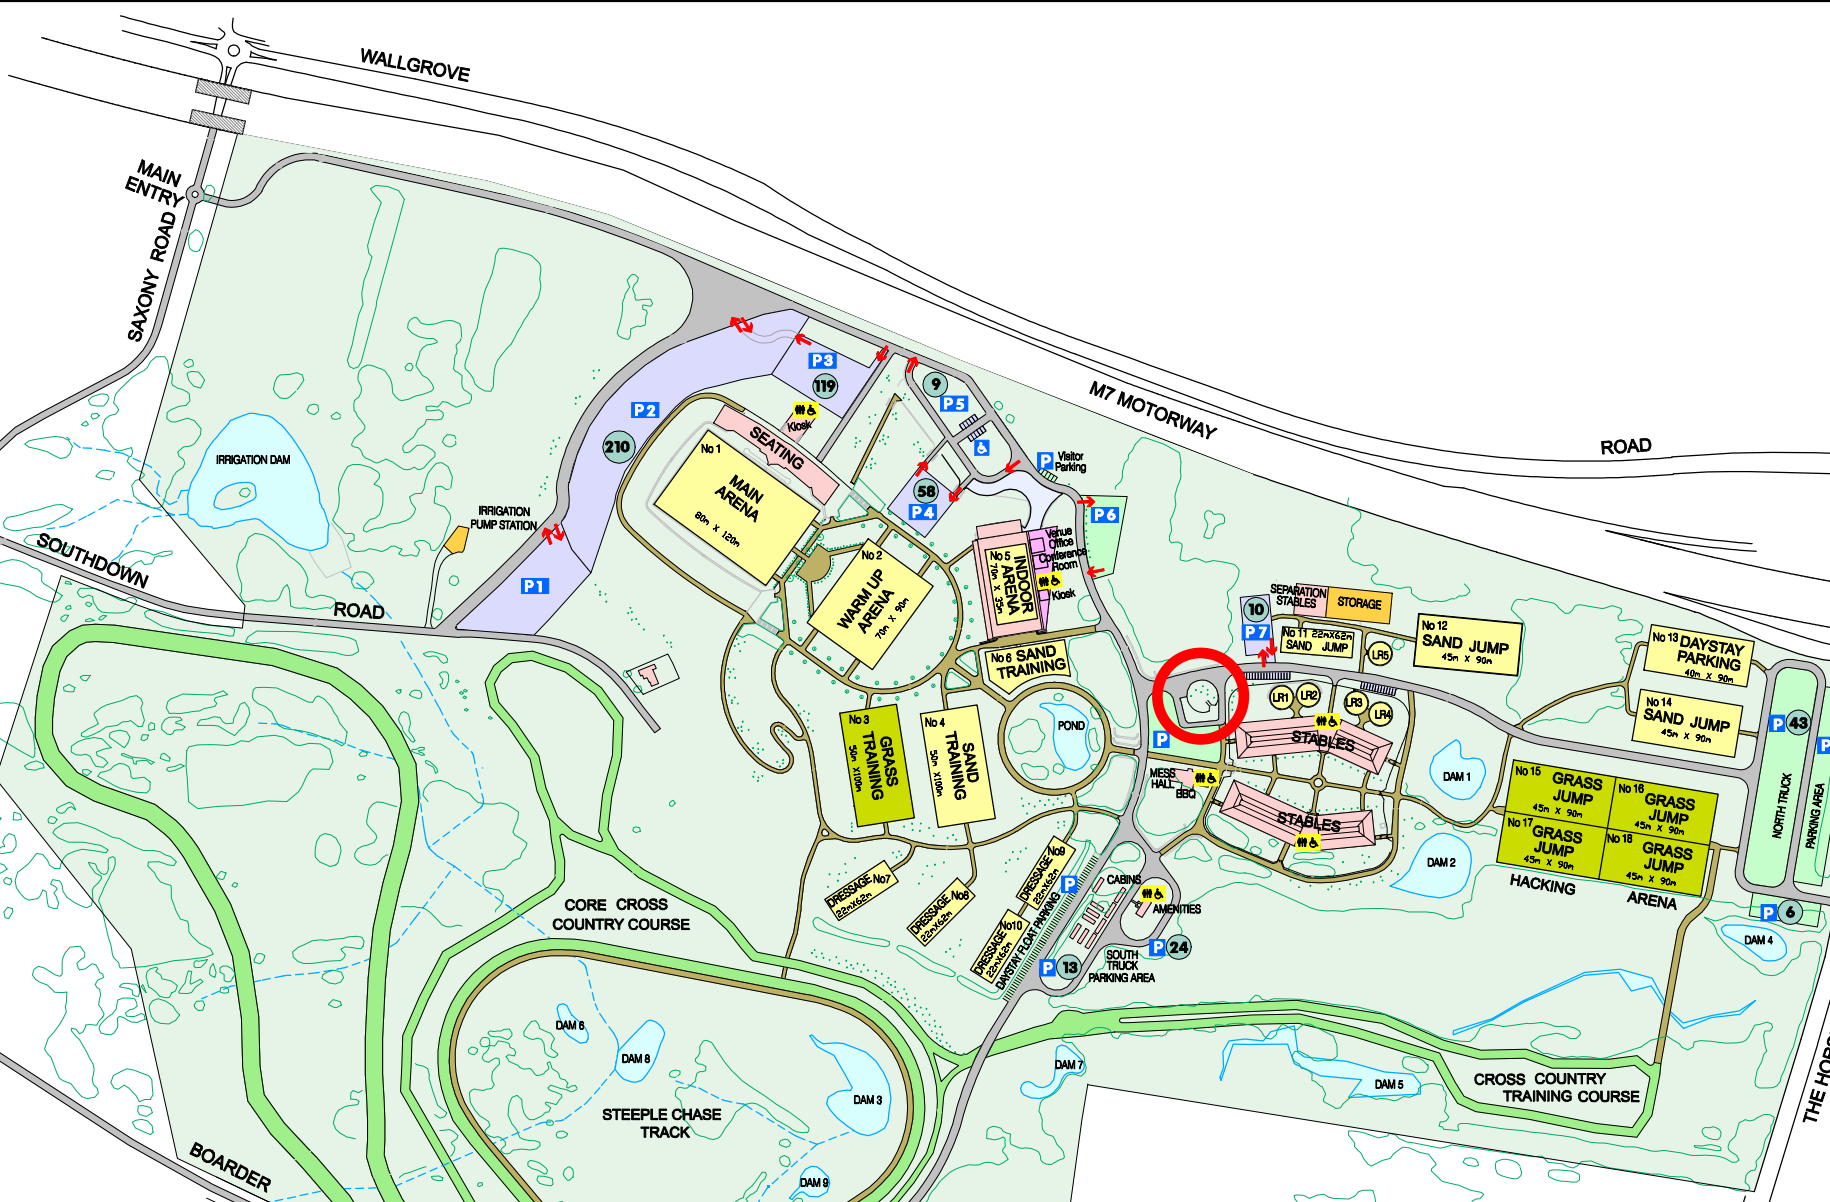

Randwick Equine Centre - Sydney Eventing Summer Classic

26/27 February 2022

BLOCK TIMETABLE

CLASS	RIDES	DRESSAGE TEST	DRESS DAY	ARENA	DRESS START	DRESS FINISH	
CCN4*-S - REC Equine Specialists	24	2022 Eventing CCI 4* Test B	Sat	2B	8:00	11:15	
CCN3*=S - REC Equine Specialists	22	2022 Eventing CCI 3* Test B	Sat	2B	11:45	14:50	
CCN2*-S- Horseland Dural	28	2022 Eventing CCI 2* Test B	Sat	2A	10:45	14:45	
CCN1*-S A - Becroft Physiotherapy	31		Sat	10	8:00	12:20	
CCN1*-S B - Khonke's Own	30		2022 Eventing CCI 1*	Sat	1B	11:30	15:00
EvA95 A - Bucas Australia	27	2020 Eventing 95cm Test B	Sat	1A	8:00	11:10	
EvA95 B - Jobjubi Saddlery	26		Sat	1B	8:00	11:10	
EvA95 JUNIOR - TBV Equestrian & Rural Supplies	19		Sat	2A	8:00	10:10	
EvA60 OPEN - REC Equine Specialists	17	2020 Eventing 45cm & 60cm Test B	Sat	9	8:00	10:00	
EvA60 AMATEUR A - Horseland Dural	21		Sat	7	8:00	10:20	
EvA60 AMATEUR B - Pixel Eight Creative	21		Sat	3	8:00	10:20	
EvA60 JUNIOR - Mitavite	28		Sat	8	8:00	11:15	
EvA80 Open - An Eventful Life	32		2020 Eventing 80cm Test B	Sun	1A	8:00	11:50
EvA80 AMATEUR A - REC Equine Specialists	24	Sun		1B	8:00	10:50	
EvA80 AMATEUR B - Oz Shotz Photography	23	Sun		2A	8:00	10:50	
EvA80 JUNIOR A - Cross Country App	26	Sun		2B	8:00	11:00	
EvA 80 JUNIOR B - Horseland Dural	26	Sun		9	8:00	11:00	

Jumping

CLASS	DAY	START	FINISH	JUMP ARENA
CCN4*-S	Sat	14:00	14:50	Hack 1
CCN3*-S	Sat	15:30	16:15	Hack 1
EvA60	Sat	10:00	13:00	Hack 2
CCN2*	Sat	14:30	15:30	Hack 2
EvA80	Sun	9:00	13:30	Hack 1
CCN1*-S	Sun	8:00	10:00	Hack 2
EvA95	Sun	10:30	13:00	Hack 2

Cross Country

Class	DAY	INTERVAL	START	FINISH
EvA95	Sat	1 min	12:30	13:40
EvA60	Sat	1 min	14:00	15:30
CCN2*-S	Sun	1 min	8:30	9:00
CCN3*-S	Sun	2 min	9:20	10:00
CCN4*-S	Sun	2 min	10:20	11:05
CCN1*-S	Sun	1 min	11:25	12:25
EvA80	Sun	1 min	13:00	15:15